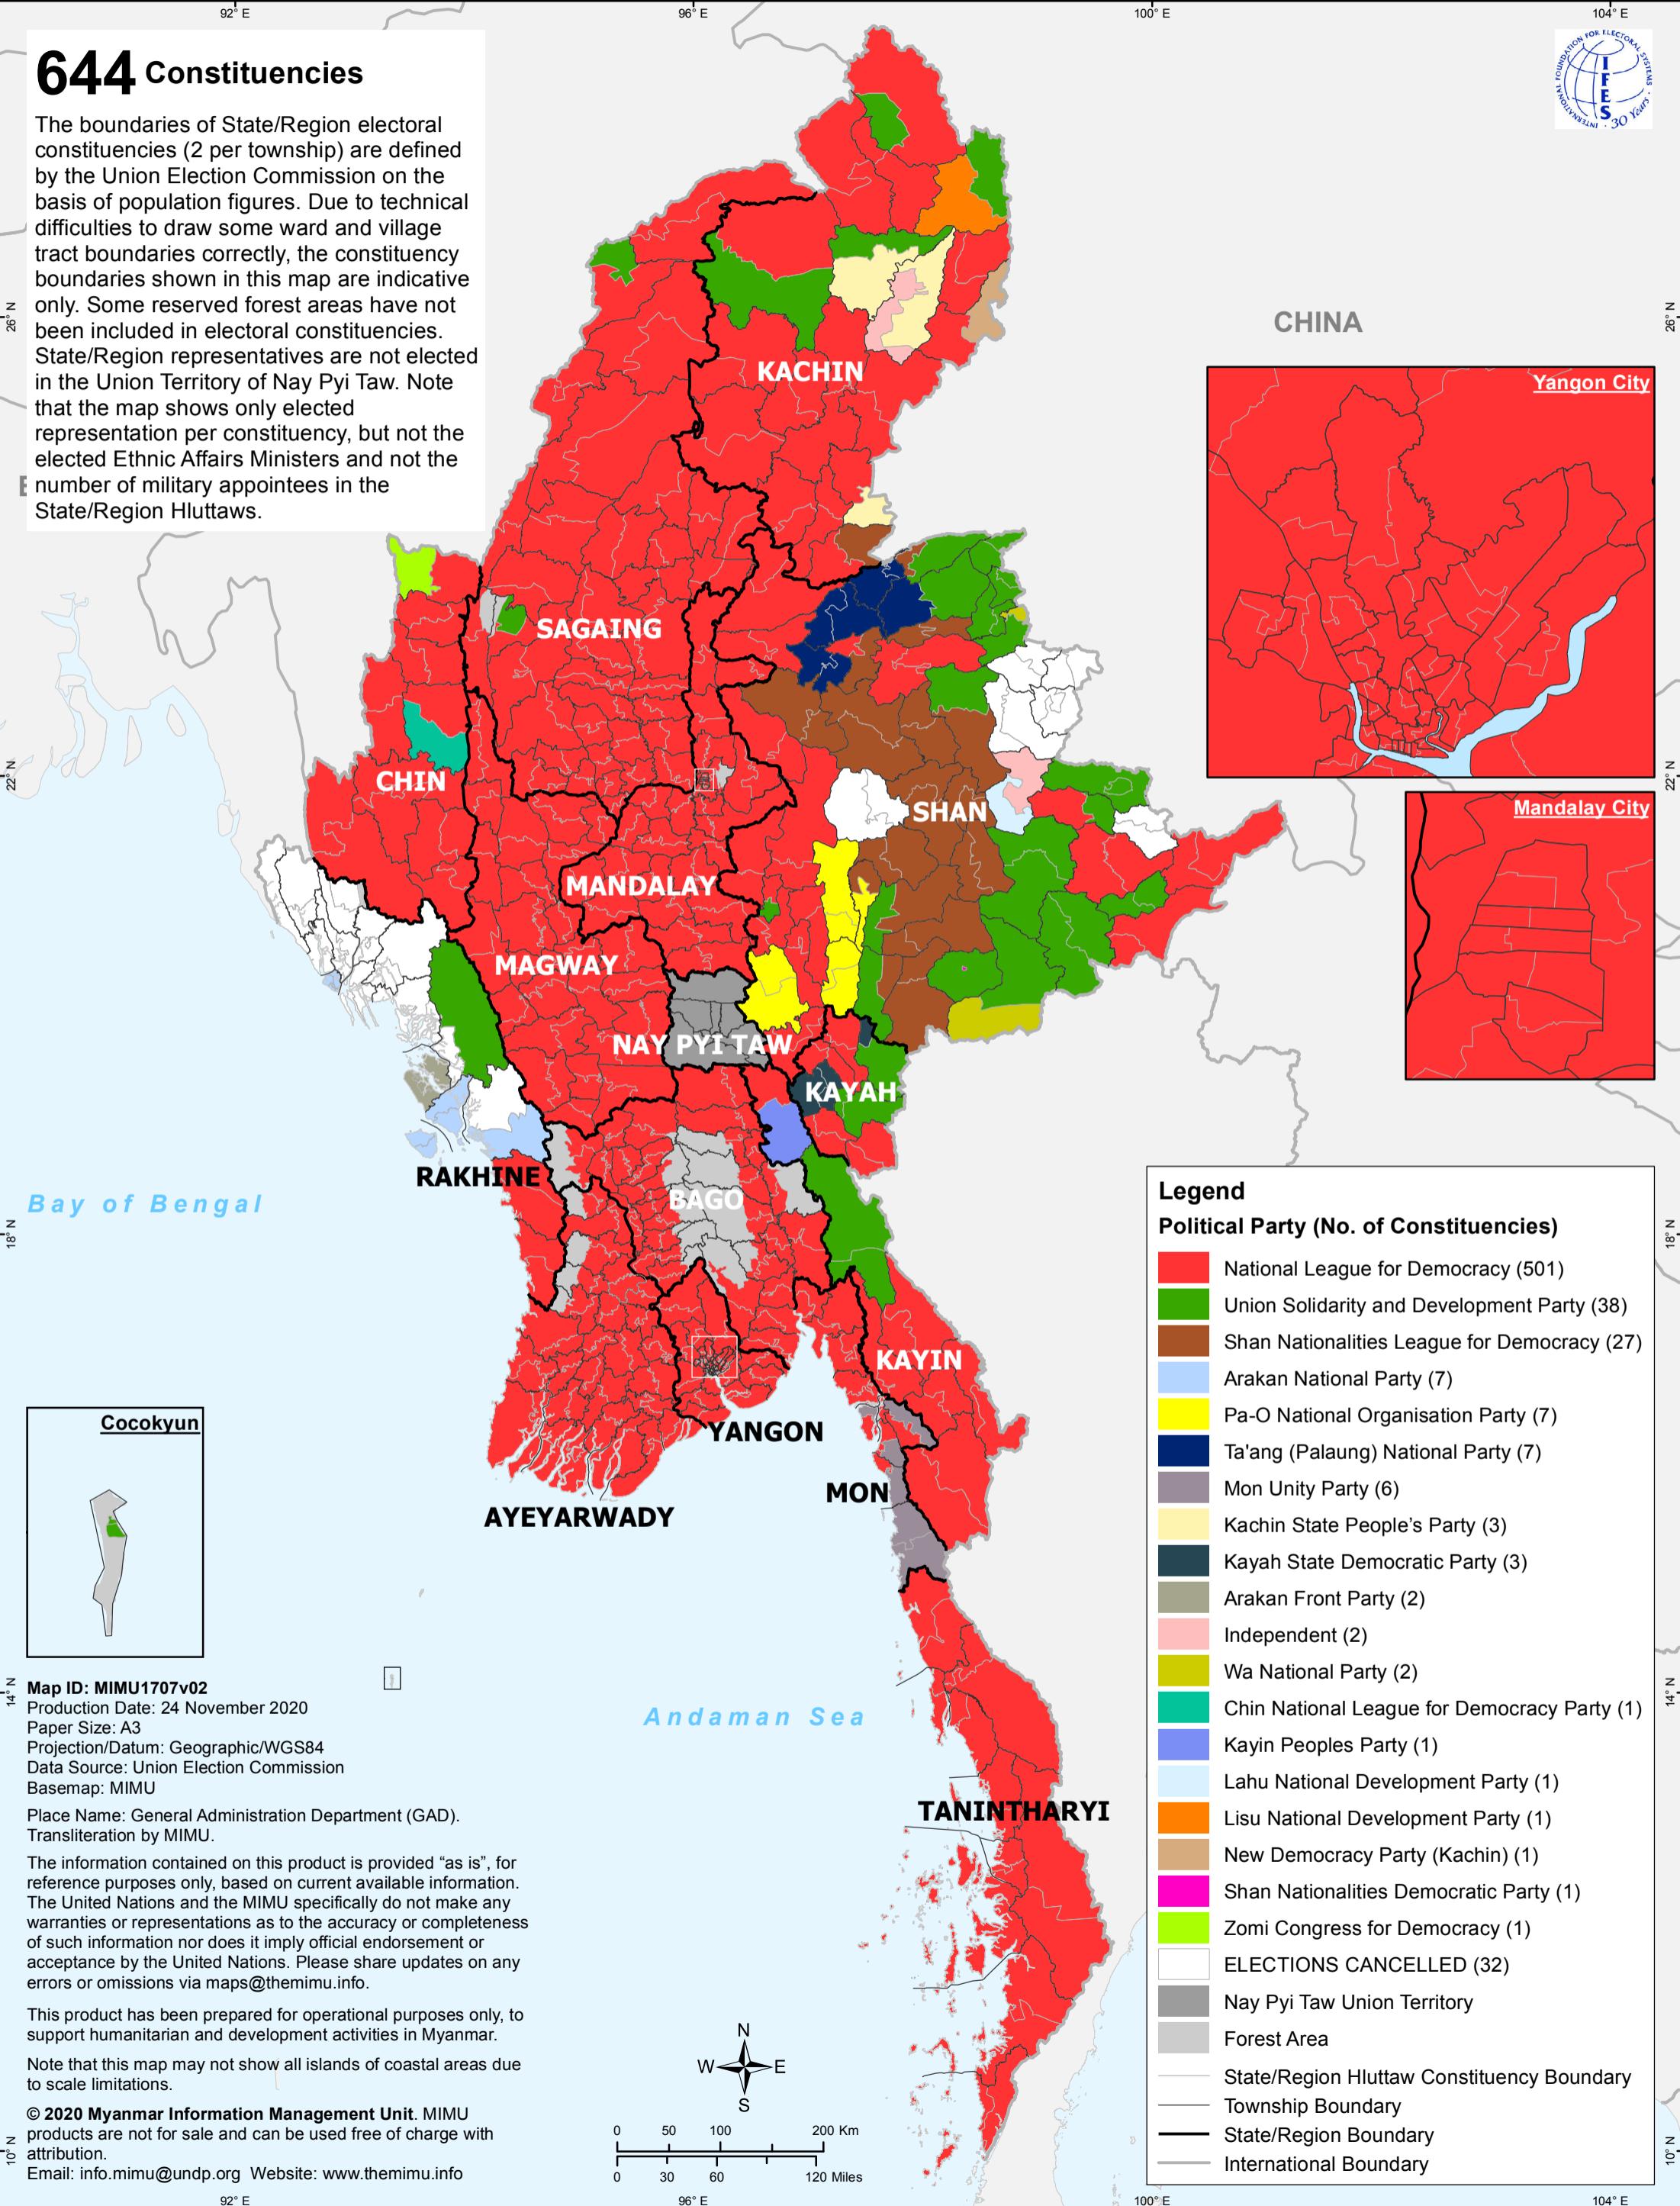

State and Region Hluttaw Election Results

(2020)

from the British people

644 Constituencies

The boundaries of State/Region electoral constituencies (2 per township) are defined by the Union Election Commission on the basis of population figures. Due to technical difficulties to draw some ward and village tract boundaries correctly, the constituency boundaries shown in this map are indicative only. Some reserved forest areas have not been included in electoral constituencies. State/Region representatives are not elected in the Union Territory of Nay Pyi Taw. Note that the map shows only elected representation per constituency, but not the elected Ethnic Affairs Ministers and not the number of military appointees in the State/Region Hluttaws.

© 2020 Myanmar Information Management Unit. MIMU products are not for sale and can be used free of charge with attribution.
 Email: info.mimu@undp.org Website: www.themimu.info

Legend	
Political Party (No. of Constituencies)	
■	National League for Democracy (501)
■	Union Solidarity and Development Party (38)
■	Shan Nationalities League for Democracy (27)
■	Arakan National Party (7)
■	Pa-O National Organisation Party (7)
■	Ta'ang (Palaung) National Party (7)
■	Mon Unity Party (6)
■	Kachin State People's Party (3)
■	Kayah State Democratic Party (3)
■	Arakan Front Party (2)
■	Independent (2)
■	Wa National Party (2)
■	Chin National League for Democracy Party (1)
■	Kayin Peoples Party (1)
■	Lahu National Development Party (1)
■	Lisu National Development Party (1)
■	New Democracy Party (Kachin) (1)
■	Shan Nationalities Democratic Party (1)
■	Zomi Congress for Democracy (1)
■	ELECTIONS CANCELLED (32)
■	Nay Pyi Taw Union Territory
■	Forest Area
—	State/Region Hluttaw Constituency Boundary
—	Township Boundary
—	State/Region Boundary
—	International Boundary